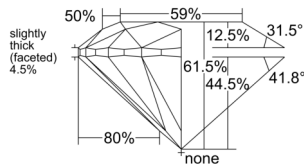

GIA®

FACSIMILE

GIA REPORT 7553220211

Verify this report at GIA.edu

GIA NATURAL DIAMOND DOSSIER®

May 12, 2026
GIA Report Number 7553220211
Shape and Cutting Style ..... Round Brilliant
Measurements ..... 4.73 - 4.75 x 2.92 mm

GRADING RESULTS

Carat Weight ..... 0.40 carat
Color Grade ..... G
Clarity Grade VS1
Cut Grade ..... Excellent

ADDITIONAL GRADING INFORMATION

Polish ..... Excellent
Symmetry ..... Excellent
Fluorescence ..... None
Clarity Characteristics ..... Feather
Inscription(s): GIA 7553220211

PROPORTIONS

Profile to actual proportions