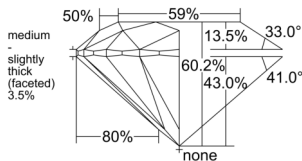

GIA®

FACSIMILE

GIA REPORT 7553214592

Verify this report at GIA.edu

GIA NATURAL DIAMOND DOSSIER®

May 09, 2026
GIA Report Number 7553214592
Shape and Cutting Style ..... Round Brilliant
Measurements ..... 5.16 - 5.17 x 3.11 mm

GRADING RESULTS

Carat Weight ..... 0.50 carat
Color Grade I
Clarity Grade VS1
Cut Grade ..... Excellent

ADDITIONAL GRADING INFORMATION

Polish ..... Excellent
Symmetry ..... Excellent
Fluorescence ..... None
Clarity Characteristics ..... Feather, Cloud
Inscription(s): GIA 7553214592

PROPORTIONS

Profile to actual proportions

GRADING SCALES

GIA COLOR SCALE	GIA CLARITY SCALE	GIA CUT SCALE	
D	FLAWLESS	EXCELLENT	
E	INTERNALLY FLAWLESS		
F		VVS₁	VERY GOOD
G	VVS₂		
H	VS₁	GOOD	
I	VS₂		
J	SI₁	FAIR	
K	SI₂		
L	I₁	POOR	
M	I₂		
N	I₃		
O			
P			
Q			
R			
S			
T			
U			
V			
W			
X			
Y			
Z