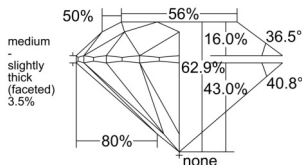

GIA®

FACSIMILE

GIA REPORT 7553212645

Verify this report at GIA.edu

GIA NATURAL DIAMOND DOSSIER®

May 09, 2026
GIA Report Number 7553212645
Shape and Cutting Style ..... Round Brilliant
Measurements ..... 5.69 - 5.74 x 3.59 mm

GRADING RESULTS

Carat Weight ..... 0.72 carat
Color Grade ..... K
Clarity Grade VS2
Cut Grade ..... Excellent

ADDITIONAL GRADING INFORMATION

Polish ..... Excellent
Symmetry ..... Excellent
Fluorescence ..... None
Clarity Characteristics ..... Crystal
Inscription(s): GIA 7553212645

PROPORTIONS

GRADING SCALES

GIA COLOR SCALE

COLOREDNESS	D
	E
	F
	G
	H
	I
	J
NEAR COLORLESS	K
	L
FAIN	M
	N
	O
	P
VERY LIGHT	Q
	R
	S
	T
	U
	V
LIGHT	W
	X
	Y
	Z

GIA CLARITY SCALE

FLAWLESS	INTERNAL FLAWLESS	
		FLAWLESS
VERY VERY SLIGHTLY INCLUDED	VVS₁	
	VVS₂	
VERY SLIGHTLY INCLUDED	VS₁	
	VS₂	
SLIGHTLY INCLUDED	SI₁	
	SI₂	
INCLUDED	I₁	
	I₂	
	I₃	

GIA CUT SCALE

EXCELLENT
VERY GOOD
GOOD
FAIR
POOR