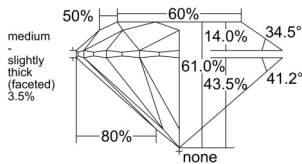

GIA®

FACSIMILE

GIA REPORT

7553211961

Verify this report at GIA.edu

GIA NATURAL DIAMOND DOSSIER®

May 09, 2026
GIA Report Number 7553211961
Shape and Cutting Style ..... Round Brilliant
Measurements ..... 5.13 - 5.15 x 3.13 mm

GRADING RESULTS

Carat Weight ..... 0.51 carat
Color Grade I
Clarity Grade VS1
Cut Grade ..... Excellent

ADDITIONAL GRADING INFORMATION

Polish ..... Excellent
Symmetry ..... Excellent
Fluorescence ..... None
Clarity Characteristics..... Crystal, Needle, Pinpoint
Inscription(s): GIA 7553211961

PROPORTIONS

Profile to actual proportions