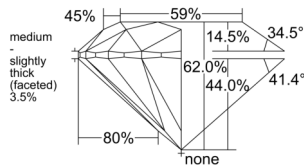

GIA®

FACSIMILE

GIA REPORT 7553207157

Verify this report at GIA.edu

GIA NATURAL DIAMOND DOSSIER®

May 09, 2026
GIA Report Number 7553207157
Shape and Cutting Style ..... Round Brilliant
Measurements ..... 5.09 - 5.10 x 3.16 mm

GRADING RESULTS

Carat Weight ..... 0.50 carat
Color Grade L
Clarity Grade VS1
Cut Grade ..... Excellent

ADDITIONAL GRADING INFORMATION

Polish ..... Excellent
Symmetry ..... Excellent
Fluorescence ..... None
Clarity Characteristics..... Feather, Needle, Pinpoint
Inscription(s): GIA 7553207157

PROPORTIONS

Profile to actual proportions