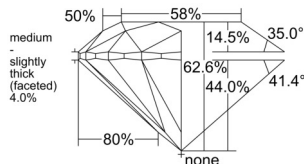

GIA®

FACSIMILE

GIA REPORT

7553205143

Verify this report at GIA.edu

GIA NATURAL DIAMOND DOSSIER®

May 09, 2026
GIA Report Number 7553205143
Shape and Cutting Style ..... Round Brilliant
Measurements ..... 5.39 - 5.42 x 3.38 mm

GRADING RESULTS

Carat Weight ..... 0.61 carat
Color Grade ..... J
Clarity Grade VS1
Cut Grade ..... Excellent

ADDITIONAL GRADING INFORMATION

Polish ..... Excellent
Symmetry ..... Excellent
Fluorescence ..... None
Clarity Characteristics ..... Cloud, Pinpoint
Inscription(s): GIA 7553205143

PROPORTIONS

Profile to actual proportions