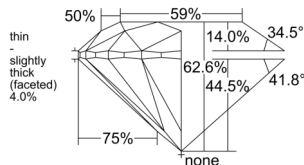

GIA®

FACSIMILE

GIA REPORT 7553204200

Verify this report at GIA.edu

GIA NATURAL DIAMOND DOSSIER®

May 12, 2026
GIA Report Number 7553204200
Shape and Cutting Style ..... Round Brilliant
Measurements ..... 5.06 - 5.08 x 3.18 mm

GRADING RESULTS

Carat Weight ..... 0.50 carat
Color Grade ..... J
Clarity Grade VS2
Cut Grade ..... Excellent

ADDITIONAL GRADING INFORMATION

Polish ..... Excellent
Symmetry ..... Excellent
Fluorescence ..... Faint
Clarity Characteristics ..... Cloud, Crystal
Inscription(s): GIA 7553204200

PROPORTIONS

GRADING SCALES

GIA COLOR SCALE	GIA CLARITY SCALE	GIA CUT SCALE	
D	FLAWLESS	EXCELLENT	
E	INTERNALLY FLAWLESS		
F		VVS₁	VERY GOOD
G	VVS₂		
H	VS₁	GOOD	
I	VS₂		
J	SI₁	FAIR	
K	SI₂		
L	I₁	POOR	
M	I₂		
N	I₃		
O			
P			
Q			
R			
S			
T			
U			
V			
W			
X			
Y			
Z