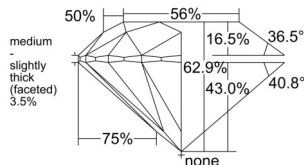

GIA®

FACSIMILE

GIA REPORT 7553202046

Verify this report at GIA.edu

GIA NATURAL DIAMOND DOSSIER®

May 08, 2026
GIA Report Number 7553202046
Shape and Cutting Style ..... Round Brilliant
Measurements ..... 5.11 - 5.13 x 3.22 mm

GRADING RESULTS

Carat Weight ..... 0.52 carat
Color Grade ..... K
Clarity Grade VVS2
Cut Grade ..... Excellent

ADDITIONAL GRADING INFORMATION

Polish ..... Excellent
Symmetry ..... Excellent
Fluorescence ..... None
Clarity Characteristics ..... Needle, Pinpoint
Inscription(s): GIA 7553202046

PROPORTIONS

Profile to actual proportions