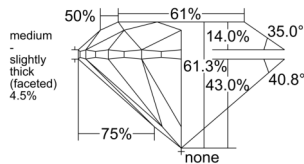

GIA®

FACSIMILE

GIA REPORT

7553195876

Verify this report at GIA.edu

GIA NATURAL DIAMOND DOSSIER®

May 07, 2026
GIA Report Number 7553195876
Shape and Cutting Style ..... Round Brilliant
Measurements ..... 5.14 - 5.17 x 3.16 mm

GRADING RESULTS

Carat Weight ..... 0.52 carat
Color Grade ..... F
Clarity Grade S11
Cut Grade ..... Excellent

ADDITIONAL GRADING INFORMATION

Polish ..... Excellent
Symmetry ..... Excellent
Fluorescence ..... Medium Blue
Clarity Characteristics ..... Cloud, Crystal
Inscription(s): GIA 7553195876

PROPORTIONS

Profile to actual proportions

GRADING SCALES

GIA COLOR SCALE

COLORESS	D
	E
	F
	G
	H
	I
	J
NEAR COLORESS	K
	L
FANIT	M
	N
	O
	P
	Q
VERY LIGHT	R
	S
	T
	U
	V
	W
	X
	Y
LIGHT	Z

GIA CLARITY SCALE

FLAWLESS	VERY VERY SLIGHTLY INCLUDED	VS₁	VS₂	SI₁	SI₂	I₁	I₂	I₃			
									VERY SLIGHTLY INCLUDED	SLIGHTLY INCLUDED	INCLUDED

GIA CUT SCALE

EXCELLENT
VERY GOOD
GOOD
FAIR
POOR