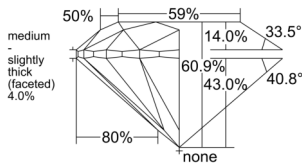

GIA®

FACSIMILE

GIA REPORT

7553192369

Verify this report at GIA.edu

GIA NATURAL DIAMOND DOSSIER®

May 06, 2026
GIA Report Number 7553192369
Shape and Cutting Style ..... Round Brilliant
Measurements ..... 4.76 - 4.79 x 2.91 mm

GRADING RESULTS

Carat Weight ..... 0.41 carat
Color Grade ..... G
Clarity Grade VS1
Cut Grade ..... Excellent

ADDITIONAL GRADING INFORMATION

Polish ..... Excellent
Symmetry ..... Excellent
Fluorescence ..... None
Clarity Characteristics ..... Cloud, Crystal
Inscription(s): GIA 7553192369

PROPORTIONS

Profile to actual proportions

GRADING SCALES

GIA COLOR SCALE

COLORLESS	D
	E
	F
	G
	H
	I
	J
NEAR COLORLESS	K
	L
Faint	M
	N
	O
	P
Very Light	Q
	R
	S
	T
	U
	V
Light	W
	X
	Y
	Z

GIA CLARITY SCALE

FLAWLESS	VERY VERY SLIGHTLY INCLUDED	VS₁	VS₂	VS₁	VS₂	SL₁	SL₂	I₁	I₂	I₃			
											VERY SLIGHTLY INCLUDED	SLIGHTLY INCLUDED	INCLUDED

GIA CUT SCALE

EXCELLENT
VERY GOOD
GOOD
FAIR
POOR