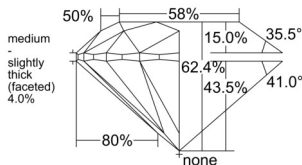

GIA®

FACSIMILE

GIA REPORT

7553192332

Verify this report at GIA.edu

GIA NATURAL DIAMOND DOSSIER®

May 06, 2026
GIA Report Number 7553192332
Shape and Cutting Style ..... Round Brilliant
Measurements ..... 5.08 - 5.10 x 3.17 mm

GRADING RESULTS

Carat Weight ..... 0.51 carat
Color Grade ..... F
Clarity Grade VS1
Cut Grade ..... Excellent

ADDITIONAL GRADING INFORMATION

Polish ..... Excellent
Symmetry ..... Excellent
Fluorescence ..... Strong Blue
Clarity Characteristics..... Cloud, Crystal, Needle, Pinpoint
Inscription(s): GIA 7553192332

PROPORTIONS

GRADING SCALES

GIA COLOR SCALE

COLORLESS	D
	E
	F
	G
	H
	I
	J
NEAR COLORLESS	K
	L
Faint	M
	N
	O
	P
	Q
	R
	S
	T
	U
	V
	W
	X
	Y
Light	Z

GIA CLARITY SCALE

FLAWLESS	INTERNAL FLAWLESS	
		EXCELLENT
VERY VERY SLIGHTLY INCLUDED	VVS₁	
	VVS₂	
VERY SLIGHTLY INCLUDED	VS₁	
	VS₂	
SLIGHTLY INCLUDED	SI₁	
	SI₂	
INCLUDED	I₁	
	I₂	
	I₃	

GIA CUT SCALE

EXCELLENT
VERY GOOD
GOOD
FAIR
POOR