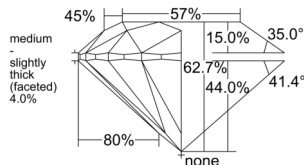

GIA®

FACSIMILE

GIA REPORT 7553178833

Verify this report at GIA.edu

GIA NATURAL DIAMOND DOSSIER®

May 06, 2026
GIA Report Number 7553178833
Shape and Cutting Style ..... Round Brilliant
Measurements ..... 5.14 - 5.17 x 3.23 mm

GRADING RESULTS

Carat Weight ..... 0.52 carat
Color Grade ..... H
Clarity Grade VVS1
Cut Grade ..... Excellent

ADDITIONAL GRADING INFORMATION

Polish ..... Excellent
Symmetry ..... Excellent
Fluorescence ..... None
Clarity Characteristics ..... Pinpoint, Feather
Inscription(s): GIA 7553178833

PROPORTIONS

Profile to actual proportions

GRADING SCALES

GIA COLOR SCALE

COLOREDNESS	D
	E
	F
	G
	H
	I
	J
NEAR COLORLESS	K
	L
Faint	M
	N
	O
	P
Very Light	Q
	R
	S
	T
	U
	V
Light	W
	X
	Y
	Z

GIA CLARITY SCALE

FLAWLESS	INTERNAL FLAWLESS	
		FLAWLESS
VERY VERY SLIGHTLY INCLUDED	VVS₁	
	VVS₂	
VERY SLIGHTLY INCLUDED	VS₁	
	VS₂	
SLIGHTLY INCLUDED	SI₁	
	SI₂	
INCLUDED	I₁	
	I₂	
	I₃	

GIA CUT SCALE

EXCELLENT	
	VERY GOOD
GOOD	
FAIR	
POOR