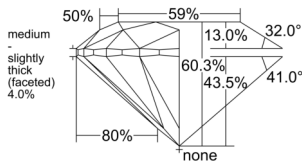

GIA®

FACSIMILE

GIA REPORT 7553159936

Verify this report at GIA.edu

GIA NATURAL DIAMOND DOSSIER®

May 01, 2026
GIA Report Number 7553159936
Shape and Cutting Style ..... Round Brilliant
Measurements ..... 3.64 - 3.67 x 2.21 mm

GRADING RESULTS

Carat Weight ..... 0.18 carat
Color Grade ..... E
Clarity Grade VVS2
Cut Grade ..... Excellent

ADDITIONAL GRADING INFORMATION

Polish ..... Excellent
Symmetry ..... Excellent
Fluorescence ..... Faint
Clarity Characteristics ..... Cloud, Pinpoint
Inscription(s): GIA 7553159936

PROPORTIONS

Profile to actual proportions

GRADING SCALES

GIA COLOR SCALE	GIA CLARITY SCALE	GIA CUT SCALE
COLOURLESS	FLAWLESS	EXCELLENT
D	INTERNALLY FLAWLESS	
E	VVS₁	VERY GOOD
F		
G	VVS₂	
H	VS₁	GOOD
I		
J	VS₂	
K	SI₁	FAIR
L		
M	SI₂	
N	I₁	POOR
O		
P	I₂	
Q	I₃	
R		
S		
T		
U		
V		
W		
X		
Y		
Z