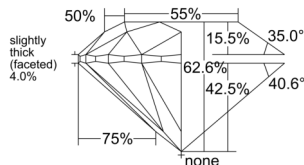

GIA®

FACSIMILE

GIA REPORT 7553155773

Verify this report at gia.edu

GIA NATURAL DIAMOND DOSSIER®

May 06, 2026
GIA Report Number 7553155773
Shape and Cutting Style ..... Round Brilliant
Measurements ..... 5.87 - 5.91 x 3.69 mm

GRADING RESULTS

Carat Weight ..... 0.80 carat
Color Grade ..... J
Clarity Grade VS1
Cut Grade ..... Excellent

ADDITIONAL GRADING INFORMATION

Polish ..... Excellent
Symmetry ..... Excellent
Fluorescence ..... None
Clarity Characteristics ..... Feather, Pinpoint
Inscription(s): GIA 7553155773

PROPORTIONS

Profile to actual proportions

GRADING SCALES

GIA COLOR SCALE

COLORLESS	D
	E
	F
	G
	H
	I
	J
NEAR COLORLESS	K
	L
FAIN	M
	N
	O
	P
VERY LIGHT	Q
	R
	S
	T
	U
	V
	W
	X
	Y
LIGHT	Z

GIA CLARITY SCALE

FLAWLESS	VERY VERY SLIGHTLY INCLUDED	SI₁	
			SI₂
INTERNALLY FLAWLESS	VERY SLIGHTLY INCLUDED	I₁	
		I₂	
VVS₁	SLIGHTLY INCLUDED	I₃	
VVS₂			
VS₁			
VS₂			
VS₁			
VS₂			
VVS₁			
VVS₂			
FLAWLESS			

GIA CUT SCALE

EXCELLENT
VERY GOOD
GOOD
FAIR
POOR