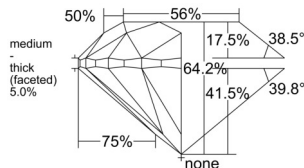

GIA®

FACSIMILE

GIA REPORT 7553151741

Verify this report at GIA.edu

GIA NATURAL DIAMOND DOSSIER®

May 04, 2026
GIA Report Number 7553151741
Shape and Cutting Style ..... Round Brilliant
Measurements ..... 5.52 - 5.56 x 3.56 mm

GRADING RESULTS

Carat Weight ..... 0.70 carat
Color Grade ..... F
Clarity Grade VS1
Cut Grade ..... Very Good

ADDITIONAL GRADING INFORMATION

Polish ..... Excellent
Symmetry ..... Excellent
Fluorescence ..... Medium Blue
Clarity Characteristics ..... Crystal
Inscription(s): GIA 7553151741

PROPORTIONS

Profile to actual proportions

GRADING SCALES

GIA COLOR SCALE

COLORLESS	D
	E
	F
	G
	H
	I
	J
NEAR COLORLESS	K
	L
Faint	M
	N
	O
	P
Very Light	R
	S
	T
	U
	V
Light	W
	X
	Y
	Z

GIA CLARITY SCALE

FLAWLESS	VERY VERY SLIGHTLY INCLUDED	VVS₁	VVS₂	VS₁	VS₂	SLIGHTLY INCLUDED	SI₁	SI₂	I₁	I₂	I₃	
												INTERNAL FLAWLESS

GIA CUT SCALE

EXCELLENT
VERY GOOD
GOOD
FAIR
POOR