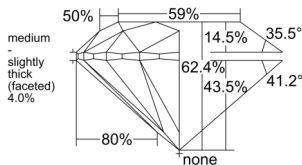

GIA®

FACSIMILE

GIA REPORT 7553135298

Verify this report at GIA.edu

GIA NATURAL DIAMOND DOSSIER®

May 04, 2026
GIA Report Number 7553135298
Shape and Cutting Style ..... Round Brilliant
Measurements ..... 4.65 - 4.71 x 2.92 mm

GRADING RESULTS

Carat Weight ..... 0.40 carat
Color Grade ..... E
Clarity Grade VS1
Cut Grade ..... Excellent

ADDITIONAL GRADING INFORMATION

Polish ..... Excellent
Symmetry ..... Very Good
Fluorescence ..... Strong Blue
Clarity Characteristics ..... Crystal
Inscription(s): GIA 7553135298

PROPORTIONS

GRADING SCALES

GIA COLOR SCALE	GIA CLARITY SCALE	GIA CUT SCALE	
D	FLAWLESS	EXCELLENT	
E	INTERNALLY FLAWLESS		
F		VVS₁	VERY GOOD
G	VVS₂		
H	VS₁	GOOD	
I	VS₂		
J	SI₁	FAIR	
K	SI₂		
L	I₁	POOR	
M	I₂		
N	I₃		
O			
P			
Q			
R			
S			
T			
U			
V			
W			
X			
Y			
Z