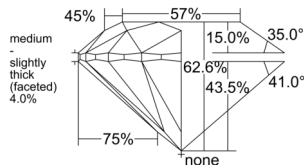

GIA®

FACSIMILE

GIA REPORT

7553112530

Verify this report at GIA.edu

GIA NATURAL DIAMOND DOSSIER®

April 25, 2026
GIA Report Number 7553112530
Shape and Cutting Style ..... Round Brilliant
Measurements ..... 5.12 - 5.16 x 3.22 mm

GRADING RESULTS

Carat Weight ..... 0.52 carat
Color Grade ..... H
Clarity Grade VVS1
Cut Grade ..... Excellent

ADDITIONAL GRADING INFORMATION

Polish ..... Excellent
Symmetry ..... Excellent
Fluorescence ..... None
Clarity Characteristics ..... Cloud, Pinpoint, Feather
Inscription(s): GIA 7553112530

PROPORTIONS

Profile to actual proportions

GRADING SCALES

GIA COLOR SCALE

COLOREDNESS	D
	E
	F
	G
	H
	I
	J
NEAR COLORLESS	K
	L
Faint	M
	N
	O
	P
Very Light	Q
	R
	S
	T
	U
	V
Light	W
	X
	Y
	Z

GIA CLARITY SCALE

GIA CUT SCALE

EXCELLENT	VERY GOOD	GOOD	FAIR	POOR	
					I₁
VERY GOOD	GOOD	GOOD	FAIR	POOR	
					I₂
GOOD	GOOD	GOOD	FAIR	POOR	
					I₃
FAIR	POOR	POOR	POOR	POOR	
					I₃
POOR	POOR	POOR	POOR	POOR	
					I₃