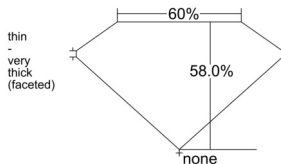

GIA®

FACSIMILE

GIA REPORT 7553107515

Verify this report at gia.edu

GIA NATURAL DIAMOND DOSSIER®

April 25, 2026
GIA Report Number 7553107515
Shape and Cutting Style ..... Heart Brilliant
Measurements ..... 5.03 x 5.55 x 3.22 mm

GRADING RESULTS

Carat Weight ..... 0.50 carat
Color Grade ..... D
Clarity Grade VVS2

ADDITIONAL GRADING INFORMATION

Polish ..... Very Good
Symmetry ..... Very Good
Fluorescence ..... None
Clarity Characteristics..... Needle, Cloud, Pinpoint
Inscription(s): GIA 7553107515

PROPORTIONS

Profile not to actual proportions

GRADING SCALES

GIA COLOR SCALE		GIA CLARITY SCALE			
COLORLESS	D	VERY VERY SLIGHTLY INCLUDED	FLAWLESS		
	E		INTERNALLY FLAWLESS		
	F	VERY SLIGHTLY INCLUDED	VVS₁		
	G		VVS₂		
	H		VS₁		
	NEAR COLORLESS	I	SLIGHTLY INCLUDED	VS₂	
		J		SI₁	
		FAINT	K	INCLUDED	SI₂
			L		I₁
			M		I₂
VERT LIGHT	N	LIGHT	I₃		
	O				
	P				
	Q				
	R