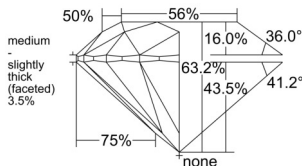

GIA®

FACSIMILE

GIA REPORT

7553101361

Verify this report at GIA.edu

GIA NATURAL DIAMOND DOSSIER®

April 24, 2026
GIA Report Number 7553101361
Shape and Cutting Style ..... Round Brilliant
Measurements ..... 5.03 - 5.07 x 3.19 mm

GRADING RESULTS

Carat Weight ..... 0.50 carat
Color Grade I
Clarity Grade VS1
Cut Grade ..... Excellent

ADDITIONAL GRADING INFORMATION

Polish ..... Excellent
Symmetry ..... Excellent
Fluorescence ..... None
Clarity Characteristics..... Cloud, Needle, Indented Natural
Inscription(s): GIA 7553101361

PROPORTIONS

Profile to actual proportions

GRADING SCALES

GIA COLOR SCALE

COLORESS	D
	E
	F
	G
	H
	I
	J
NEAR COLORESS	K
	L
FANT	M
	N
	O
	P
VERY LIGHT	Q
	R
	S
	T
	U
	V
LIGHT	W
	X
	Y
	Z

GIA CLARITY SCALE

FLAWLESS	INTERNAL FLAWLESS	VERY VERY SLIGHTLY INCLUDED	VERY SLIGHTLY INCLUDED	SLIGHTLY INCLUDED	INCLUDED	
				SI₁		
				SI₂		
				I₁		
				I₂		
				I₃		

GIA CUT SCALE

EXCELLENT
VERY GOOD
GOOD
FAIR
POOR