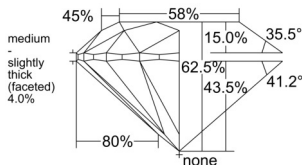

GIA®

FACSIMILE

GIA REPORT 7553072718

Verify this report at GIA.edu

GIA NATURAL DIAMOND DOSSIER®

April 21, 2026
GIA Report Number 7553072718
Shape and Cutting Style ..... Round Brilliant
Measurements ..... 4.28 - 4.31 x 2.68 mm

GRADING RESULTS

Carat Weight ..... 0.30 carat
Color Grade I
Clarity Grade VVS1
Cut Grade ..... Excellent

ADDITIONAL GRADING INFORMATION

Polish ..... Excellent
Symmetry ..... Excellent
Fluorescence ..... Faint
Clarity Characteristics ..... Pinpoint
Inscription(s): GIA 7553072718

PROPORTIONS

Profile to actual proportions

GRADING SCALES

GIA COLOR SCALE

COLORLESS	D
	E
	F
	G
	H
	I
	J
NEAR COLORLESS	K
	L
FAIN	M
	N
	O
	P
VERY LIGHT	Q
	R
	S
	T
	U
	V
	W
	X
	Y
LIGHT	Z

GIA CLARITY SCALE

FLAWLESS	INTERNAL FLAWLESS	
		FLAWLESS
VERY VERY SLIGHTLY INCLUDED	VVS₁	
	VVS₂	
VERY SLIGHTLY INCLUDED	VS₁	
	VS₂	
SLIGHTLY INCLUDED	SI₁	
	SI₂	
INCLUDED	I₁	
	I₂	
	I₃	

GIA CUT SCALE

EXCELLENT
VERY GOOD
GOOD
FAIR
POOR