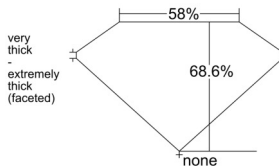

GIA®

FACSIMILE

GIA REPORT 7553063968

Verify this report at GIA.edu

GIA NATURAL DIAMOND DOSSIER®

April 17, 2026
GIA Report Number 7553063968
Shape and Cutting Style ..... Pear Brilliant
Measurements ..... 7.63 x 4.94 x 3.39 mm

GRADING RESULTS

Carat Weight ..... 0.81 carat
Color Grade I
Clarity Grade VS1

ADDITIONAL GRADING INFORMATION

Polish ..... Excellent
Symmetry ..... Excellent
Fluorescence ..... Faint
Clarity Characteristics..... Crystal, Cloud, Needle, Pinpoint
Inscription(s): GIA 7553063968

PROPORTIONS

Profile not to actual proportions

GRADING SCALES

GIA COLOR SCALE		GIA CLARITY SCALE			
COLORLESS	D	VERY VERY SLIGHTLY INCLUDED	FLAWLESS		
	E		INTERNALLY FLAWLESS		
	F	VERY SLIGHTLY INCLUDED	VVS₁		
	G		VVS₂		
	H		VS₁		
	NEAR COLORLESS	I	SLIGHTLY INCLUDED	VS₂	
		J		SI₁	
		FAINT	K	INCLUDED	SI₂
			L		I₁
			M		I₂
VERT LIGHT	N		INCLUDED	I₃	
	O				
	P				
	LIGHT	Q			
		R			
S					
T					
U					
	V				
	W				
	X				
	Y				
	Z