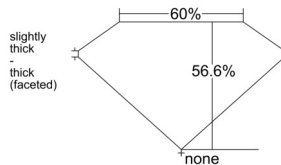

GIA®

FACSIMILE

GIA REPORT

7553041369

Verify this report at GIA.edu

GIA NATURAL DIAMOND DOSSIER®

April 15, 2026
GIA Report Number 7553041369
Shape and Cutting Style ..... Heart Brilliant
Measurements ..... 4.77 x 5.59 x 3.17 mm

GRADING RESULTS

Carat Weight ..... 0.50 carat
Color Grade ..... D
Clarity Grade VS1

ADDITIONAL GRADING INFORMATION

Polish ..... Excellent
Symmetry ..... Excellent
Fluorescence ..... None
Clarity Characteristics..... Crystal, Needle, Pinpoint
Inscription(s): GIA 7553041369

PROPORTIONS

Profile not to actual proportions

GRADING SCALES

GIA COLOR SCALE		GIA CLARITY SCALE			
COLORLESS	D	VERY VERY SLIGHTLY INCLUDED	FLAWLESS		
	E		INTERNALLY FLAWLESS		
	F	VERY SLIGHTLY INCLUDED	VS₁		
	G		VS₂		
	H		VS₁		
	NEAR COLORLESS	I	SLIGHTLY INCLUDED	SI₁	
		J		SI₂	
		FAINT	K	INCLUDED	I₁
			L		I₂
			M		I₃
VERT LIGHT	N				
	O				
	P				
	Q				
	R				
	S				
	T				
LIGHT	U				
	V				
	W				
	X				
Y					
Z