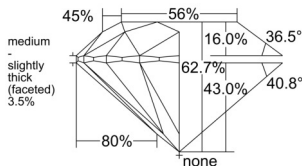

GIA®

FACSIMILE

GIA REPORT 7553028398

Verify this report at GIA.edu

GIA NATURAL DIAMOND DOSSIER®

April 16, 2026
GIA Report Number 7553028398
Shape and Cutting Style ..... Round Brilliant
Measurements ..... 5.10 - 5.12 x 3.20 mm

GRADING RESULTS

Carat Weight ..... 0.51 carat
Color Grade L
Clarity Grade VS1
Cut Grade ..... Excellent

ADDITIONAL GRADING INFORMATION

Polish ..... Excellent
Symmetry ..... Excellent
Fluorescence ..... Faint
Clarity Characteristics..... Feather, Cloud, Pinpoint
Inscription(s): GIA 7553028398

PROPORTIONS

GRADING SCALES

GIA COLOR SCALE

COLORLESS	D
	E
	F
	G
	H
	I
	J
NEAR COLORLESS	K
	L
FAIN	M
	N
	O
	P
VERY LIGHT	Q
	R
	S
	T
	U
	V
	W
	X
	Y
LIGHT	Z

GIA CLARITY SCALE

FLAWLESS	INTERNAL FLAWLESS	
		FLAWLESS
VERY VERY SLIGHTLY INCLUDED	VVS₁	
	VVS₂	
VERY SLIGHTLY INCLUDED	VS₁	
	VS₂	
SLIGHTLY INCLUDED	SI₁	
	SI₂	
INCLUDED	I₁	
	I₂	
	I₃	

GIA CUT SCALE

EXCELLENT
VERY GOOD
GOOD
FAIR
POOR