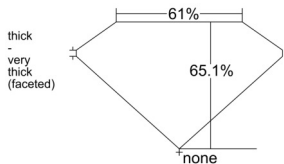

GIA®

FACSIMILE

GIA REPORT 7553023824

Verify this report at GIA.edu

GIA NATURAL DIAMOND DOSSIER®

April 16, 2026
GIA Report Number 7553023824
Shape and Cutting Style ..... Oval Brilliant
Measurements ..... 7.09 x 5.02 x 3.26 mm

GRADING RESULTS

Carat Weight ..... 0.80 carat
Color Grade ..... J
Clarity Grade VS1

ADDITIONAL GRADING INFORMATION

Polish ..... Excellent
Symmetry ..... Excellent
Fluorescence ..... None
Clarity Characteristics..... Needle, Pinpoint
Inscription(s): GIA 7553023824

PROPORTIONS

Profile not to actual proportions

GRADING SCALES

GIA COLOR SCALE		GIA CLARITY SCALE			
COLORLESS	D	VERY VERY SLIGHTLY INCLUDED	FLAWLESS		
	E		INTERNALLY FLAWLESS		
	F	VERY SLIGHTLY INCLUDED	VVS₁		
	G		VVS₂		
	H		VS₁		
	NEAR COLORLESS	I	SLIGHTLY INCLUDED	VS₂	
		J		SI₁	
		FAINT	K	INCLUDED	SI₂
			L		I₁
			M		I₂
VERT LIGHT	N	INCLUDED	I₃		
	O				
	P				
	Q				
	R				
	S				
	T				
LIGHT	U				
	V				
	W				
	X				
Y					
Z