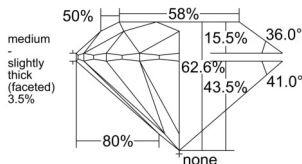

GIA®

FACSIMILE

GIA REPORT 7552592590

Verify this report at GIA.edu

GIA NATURAL DIAMOND DOSSIER®

June 26, 2026
GIA Report Number 7552592590
Shape and Cutting Style ..... Round Brilliant
Measurements ..... 5.64 - 5.68 x 3.54 mm

GRADING RESULTS

Carat Weight ..... 0.70 carat
Color Grade ..... H
Clarity Grade S11
Cut Grade ..... Excellent

ADDITIONAL GRADING INFORMATION

Polish ..... Excellent
Symmetry ..... Excellent
Fluorescence ..... None
Clarity Characteristics ..... Cloud, Feather
Inscription(s): GIA 7552592590

PROPORTIONS

GRADING SCALES

GIA COLOR SCALE	GIA CLARITY SCALE	GIA CUT SCALE	
D	FLAWLESS	EXCELLENT	
E	INTERNALLY FLAWLESS		
F		VVS₁	VERY GOOD
G	VVS₂		
H	VS₁	GOOD	
I	VS₂		
J	S1₁	FAIR	
K	S1₂		
L	I₁	POOR	
M	I₂		
N	I₃		
O			
P			
Q			
R			
S			
T			
U			
V			
W			
X			
Y			
Z