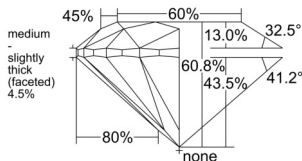

GIA®

FACSIMILE

GIA REPORT

7552589264

Verify this report at GIA.edu

GIA NATURAL DIAMOND DOSSIER®

June 26, 2026
GIA Report Number 7552589264
Shape and Cutting Style ..... Round Brilliant
Measurements ..... 4.74 - 4.77 x 2.89 mm

GRADING RESULTS

Carat Weight ..... 0.40 carat
Color Grade ..... F
Clarity Grade VS1
Cut Grade ..... Excellent

ADDITIONAL GRADING INFORMATION

Polish ..... Excellent
Symmetry ..... Excellent
Fluorescence ..... None
Clarity Characteristics..... Feather, Cloud, Needle, Pinpoint
Inscription(s): GIA 7552589264

PROPORTIONS

Profile to actual proportions

GRADING SCALES

GIA COLOR SCALE

COLORLESS	D
	E
	F
	G
	H
	I
	J
NEAR COLORLESS	K
	L
FAIN	M
	N
	O
	P
	Q
VERY LIGHT	R
	S
	T
	U
	V
	W
	X
	Y
LIGHT	Z

GIA CLARITY SCALE

FLAWLESS	VERY VERY SLIGHTLY INCLUDED	VS₁	VS₂	VS₁	VS₂	SL₁	SL₂	I₁	I₂	I₃											
											FLAWLESS	INTERNALLY FLAWLESS	VVS₁	VVS₂	VS₁	VS₂	SI₁	SI₂	I₁	I₂	I₃

GIA CUT SCALE

EXCELLENT
VERY GOOD
GOOD
FAIR
POOR