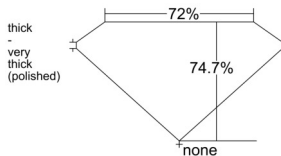

GIA®

FACSIMILE

GIA REPORT 7552554720

Verify this report at GIA.edu

GIA NATURAL DIAMOND DOSSIER®

June 23, 2026
GIA Report Number 7552554720
Shape and Cutting Style ..... Square Modified Brilliant
Measurements ..... 4.95 x 4.92 x 3.68 mm

GRADING RESULTS

Carat Weight ..... 0.80 carat
Color Grade ..... G
Clarity Grade VS1

ADDITIONAL GRADING INFORMATION

Polish ..... Excellent
Symmetry ..... Excellent
Fluorescence ..... None
Clarity Characteristics ..... Feather, Pinpoint
Inscription(s): GIA 7552554720

PROPORTIONS

Profile not to actual proportions

GRADING SCALES

GIA COLOR SCALE		GIA CLARITY SCALE	
COLORLESS	D	VERY VERY SLIGHTLY INCLUDED	FLAWLESS
	E		INTERNALLY FLAWLESS
	F		VVS₁
	G		VVS₂
	H		VS₁
	I		VS₂
	J		SI₁
	K		SI₂
	L		I₁
	M		I₂
NEAR COLORLESS	N	SLIGHTLY INCLUDED	I₃
	O		
	P		
	Q		
FAINT	R		
	S		
	T		
	U		
VERY LIGHT	V		
	W		
	X		
	Y		
LIGHT	Z