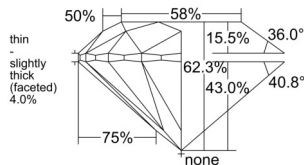

GIA®

FACSIMILE

GIA REPORT 7552552793

Verify this report at GIA.edu

GIA NATURAL DIAMOND DOSSIER®

June 24, 2026
GIA Report Number 7552552793
Shape and Cutting Style ..... Round Brilliant
Measurements ..... 5.63 - 5.67 x 3.52 mm

GRADING RESULTS

Carat Weight ..... 0.70 carat
Color Grade ..... K
Clarity Grade VS1
Cut Grade ..... Excellent

ADDITIONAL GRADING INFORMATION

Polish ..... Excellent
Symmetry ..... Excellent
Fluorescence ..... Medium Blue
Clarity Characteristics ..... Feather
Inscription(s): GIA 7552552793

PROPORTIONS

GRADING SCALES

GIA COLOR SCALE	GIA CLARITY SCALE	GIA CUT SCALE	
D	FLAWLESS	EXCELLENT	
E	INTERNALLY FLAWLESS		
F		VVS₁	VERY GOOD
G	VVS₂		
H	VS₁	GOOD	
I	VS₂		
J	SI₁	FAIR	
K	SI₂		
L	I₁	POOR	
M			
N			
O	I₂		
P			
Q			
R	I₃		
S			
T			
U			
V			
W			
X			
Y			
Z