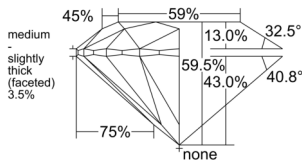

GIA®

FACSIMILE

GIA REPORT 7552530446

Verify this report at GIA.edu

GIA NATURAL DIAMOND DOSSIER®

June 19, 2026
GIA Report Number 7552530446
Shape and Cutting Style ..... Round Brilliant
Measurements ..... 4.34 - 4.36 x 2.59 mm

GRADING RESULTS

Carat Weight ..... 0.30 carat
Color Grade ..... G
Clarity Grade VVS2
Cut Grade ..... Excellent

ADDITIONAL GRADING INFORMATION

Polish ..... Excellent
Symmetry ..... Excellent
Fluorescence ..... Medium Blue
Clarity Characteristics..... Pinpoint, Cloud, Surface Graining
Inspection(s): GIA 7552530446

PROPORTIONS

Profile to actual proportions

GRADING SCALES

GIA COLOR SCALE	GIA CLARITY SCALE	GIA CUT SCALE
COLOURLESS	FLAWLESS	EXCELLENT
D	INTERNALLY FLAWLESS	
E	VVS₁	VERY GOOD
F		
G	VVS₂	
H	VS₁	GOOD
I		
J	VS₂	
K	SI₁	FAIR
L		
M	SI₂	
N	I₁	POOR
O		
P	I₂	
Q	I₃	
R		
S		
T		
U		
V		
W		
X		
Y		
Z