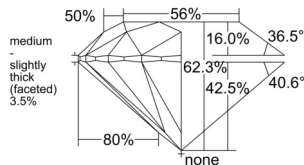

GIA®

FACSIMILE

GIA REPORT

7552526284

Verify this report at GIA.edu

GIA NATURAL DIAMOND DOSSIER®

June 19, 2026
GIA Report Number 7552526284
Shape and Cutting Style ..... Round Brilliant
Measurements ..... 5.24 - 5.29 x 3.28 mm

GRADING RESULTS

Carat Weight ..... 0.56 carat
Color Grade ..... H
Clarity Grade VS1
Cut Grade ..... Excellent

ADDITIONAL GRADING INFORMATION

Polish ..... Excellent
Symmetry ..... Excellent
Fluorescence ..... Medium Blue
Clarity Characteristics..... Crystal, Pinpoint
Inscription(s): GIA 7552526284

PROPORTIONS

Profile to actual proportions