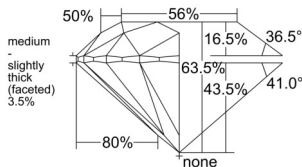

GIA®

FACSIMILE

GIA REPORT 7552523239

Verify this report at GIA.edu

GIA NATURAL DIAMOND DOSSIER®

June 18, 2026
GIA Report Number 7552523239
Shape and Cutting Style ..... Round Brilliant
Measurements ..... 5.06 - 5.09 x 3.23 mm

GRADING RESULTS

Carat Weight ..... 0.51 carat
Color Grade ..... H
Clarity Grade VS1
Cut Grade ..... Excellent

ADDITIONAL GRADING INFORMATION

Polish ..... Excellent
Symmetry ..... Excellent
Fluorescence ..... None
Clarity Characteristics..... Crystal, Cloud, Pinpoint
Inscription(s): GIA 7552523239

PROPORTIONS

GRADING SCALES

GIA COLOR SCALE

COLORLESS	D
	E
	F
	G
	H
	I
NEAR COLORLESS	J
	K
	L
FAIN	M
	N
	O
	P
VERY LIGHT	Q
	R
	S
	T
	U
	V
	W
	X
	Y
LIGHT	Z

GIA CLARITY SCALE

FLAWLESS	INTERNAL FLAWLESS	
		FLAWLESS
VERY VERY SLIGHTLY INCLUDED	VVS₁	
	VVS₂	
VERY SLIGHTLY INCLUDED	VS₁	
	VS₂	
SLIGHTLY INCLUDED	SI₁	
	SI₂	
INCLUDED	I₁	
	I₂	
	I₃	

GIA CUT SCALE

EXCELLENT
VERY GOOD
GOOD
FAIR
POOR