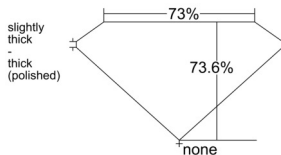

GIA®

FACSIMILE

GIA REPORT 7552469509

Verify this report at GIA.edu

GIA NATURAL DIAMOND DOSSIER®

June 11, 2026
GIA Report Number 7552469509
Shape and Cutting Style ..... Square Modified Brilliant
Measurements ..... 4.28 x 4.24 x 3.12 mm

GRADING RESULTS

Carat Weight ..... 0.47 carat
Color Grade ..... D
Clarity Grade VS1

ADDITIONAL GRADING INFORMATION

Polish ..... Excellent
Symmetry ..... Very Good
Fluorescence ..... None
Clarity Characteristics ..... Feather, Cloud, Pinpoint
Inspection(s): GIA 7552469509

PROPORTIONS

Profile not to actual proportions

GRADING SCALES

GIA COLOR SCALE		GIA CLARITY SCALE			
COLORLESS	D	VERY VERY SLIGHTLY INCLUDED	FLAWLESS		
	E		INTERNALLY FLAWLESS		
	F		VS₁		
	NEAR COLORLESS	G	VERY SLIGHTLY INCLUDED	VS₂	
		H		VS₁	
		FAINT	I	SLIGHTLY INCLUDED	VS₂
			J		SI₁
			K		SI₂
	LIGHT	L	INCLUDED	I₁	
		M		I₂	
N		I₃			
O					
P					
Q					
R