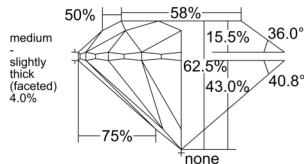

GIA®

FACSIMILE

GIA REPORT

7552458921

Verify this report at GIA.edu

GIA NATURAL DIAMOND DOSSIER®

June 11, 2026

GIA Report Number 7552458921

Shape and Cutting Style ..... Round Brilliant

Measurements ..... 5.18 - 5.20 x 3.25 mm

GRADING RESULTS

Carat Weight ..... 0.54 carat

Color Grade ..... H

Clarity Grade VVS1

Cut Grade ..... Excellent

ADDITIONAL GRADING INFORMATION

Polish ..... Excellent

Symmetry ..... Excellent

Fluorescence ..... None

Clarity Characteristics ..... Pinpoint

Inscription(s): GIA 7552458921

PROPORTIONS

Profile to actual proportions