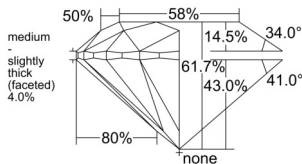

GIA®

FACSIMILE

GIA REPORT 7552458378

Verify this report at GIA.edu

GIA NATURAL DIAMOND DOSSIER®

June 09, 2026
GIA Report Number 7552458378
Shape and Cutting Style ..... Round Brilliant
Measurements ..... 5.07 - 5.09 x 3.13 mm

GRADING RESULTS

Carat Weight ..... 0.50 carat
Color Grade ..... E
Clarity Grade S11
Cut Grade ..... Excellent

ADDITIONAL GRADING INFORMATION

Polish ..... Excellent
Symmetry ..... Excellent
Fluorescence ..... None
Clarity Characteristics..... Cloud, Crystal, Feather
Inscription(s): GIA 7552458378

PROPORTIONS

Profile to actual proportions

GRADING SCALES

GIA COLOR SCALE

COLORESS	D
	E
	F
	G
	H
	I
	J
NEAR COLORESS	K
	L
FAIN	M
	N
	O
	P
VERY LIGHT	Q
	R
	S
	T
	U
	V
	W
	X
	Y
LIGHT	Z

GIA CLARITY SCALE

FLAWLESS	VERY VERY SLIGHTLY INCLUDED	VVS₁	VVS₂	VS₁	VS₂	SI₁	SI₂	I₁	I₂	I₃	
											INTERNAL FLAWLESS

GIA CUT SCALE

EXCELLENT
VERY GOOD
GOOD
FAIR
POOR