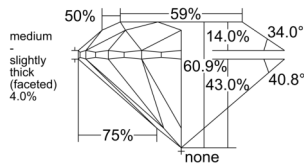

GIA®

FACSIMILE

GIA REPORT

7552453384

Verify this report at GIA.edu

GIA NATURAL DIAMOND DOSSIER®

June 09, 2026
GIA Report Number 7552453384
Shape and Cutting Style ..... Round Brilliant
Measurements ..... 4.39 - 4.41 x 2.68 mm

GRADING RESULTS

Carat Weight ..... 0.32 carat
Color Grade ..... G
Clarity Grade VS1
Cut Grade ..... Excellent

ADDITIONAL GRADING INFORMATION

Polish ..... Excellent
Symmetry ..... Excellent
Fluorescence ..... None
Clarity Characteristics ..... Cloud
Inscription(s): GIA 7552453384

PROPORTIONS

Profile to actual proportions

GRADING SCALES

GIA COLOR SCALE

COLORESS	D
	E
	F
	G
	H
	I
	J
NEAR COLORESS	K
	L
FANIT	M
	N
	O
	P
	Q
VERY LIGHT	R
	S
	T
	U
	V
	W
	X
	Y
LIGHT	Z

GIA CLARITY SCALE

FLAWLESS	VERY VERY SLIGHTLY INCLUDED	VS₁	VS₂	VS₁	VS₂	SL₁	SL₂	I₁	I₂	I₃			
											VERY SLIGHTLY INCLUDED	SLIGHTLY INCLUDED	INCLUDED

GIA CUT SCALE

EXCELLENT
VERY GOOD
GOOD
FAIR
POOR