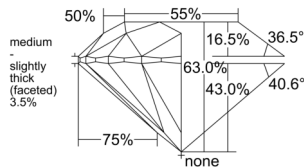

GIA®

FACSIMILE

GIA REPORT 7552435805

Verify this report at gia.edu

GIA NATURAL DIAMOND DOSSIER®

June 05, 2026
GIA Report Number 7552435805
Shape and Cutting Style ..... Round Brilliant
Measurements ..... 5.62 - 5.66 x 3.55 mm

GRADING RESULTS

Carat Weight ..... 0.70 carat
Color Grade ..... G
Clarity Grade VS2
Cut Grade ..... Excellent

ADDITIONAL GRADING INFORMATION

Polish ..... Excellent
Symmetry ..... Excellent
Fluorescence ..... None
Clarity Characteristics..... Crystal, Cloud, Feather
Inscription(s): GIA 7552435805

PROPORTIONS

GRADING SCALES

GIA COLOR SCALE

COLOURESS	D
	E
	F
	G
	H
	I
	J
NEAR COLOURESS	K
	L
FADING	M
	N
	O
	P
	Q
	R
	S
	T
	U
	V
	W
	X
	Y
LIGHT	Z

GIA CLARITY SCALE

GIA CUT SCALE

EXCELLENT
VERY GOOD
GOOD
FAIR
POOR