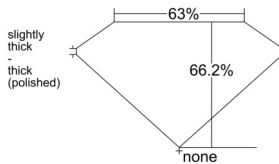

GIA®

FACSIMILE

GIA REPORT 7552420424

Verify this report at GIA.edu

GIA NATURAL DIAMOND DOSSIER®

June 03, 2026
GIA Report Number 7552420424
Shape and Cutting Style ..... Square Emerald Cut
Measurements ..... 3.82 x 3.79 x 2.51 mm

GRADING RESULTS

Carat Weight ..... 0.30 carat
Color Grade ..... E
Clarity Grade VVS2

ADDITIONAL GRADING INFORMATION

Polish ..... Excellent
Symmetry ..... Excellent
Fluorescence ..... None
Clarity Characteristics ..... Pinpoint
Inscription(s): GIA 7552420424

PROPORTIONS

Profile not to actual proportions

GRADING SCALES

GIA COLOR SCALE		GIA CLARITY SCALE			
COLORLESS	D	VERY VERY SLIGHTLY INCLUDED	FLAWLESS		
	E		INTERNALLY FLAWLESS		
	F	VERY SLIGHTLY INCLUDED	VVS₁		
	G		VVS₂		
	H		VS₁		
	NEAR COLORLESS	I	SLIGHTLY INCLUDED	VS₂	
		J		SI₁	
		FAINT	K	INCLUDED	SI₂
			L		I₁
			M		I₂
VERT LIGHT	N	LIGHT	I₃		
	O				
	P				
	Q				
	R