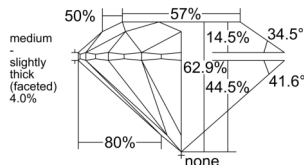

GIA®

FACSIMILE

GIA REPORT

7552412161

Verify this report at GIA.edu

GIA NATURAL DIAMOND DOSSIER®

June 03, 2026
GIA Report Number 7552412161
Shape and Cutting Style ..... Round Brilliant
Measurements ..... 5.08 - 5.10 x 3.20 mm

GRADING RESULTS

Carat Weight ..... 0.51 carat
Color Grade ..... H
Clarity Grade S11
Cut Grade ..... Excellent

ADDITIONAL GRADING INFORMATION

Polish ..... Excellent
Symmetry ..... Excellent
Fluorescence ..... None
Clarity Characteristics ..... Crystal, Cloud
Inscription(s): GIA 7552412161

PROPORTIONS

Profile to actual proportions