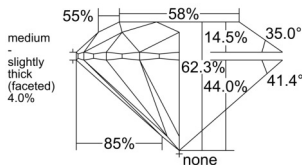

GIA®

FACSIMILE

GIA REPORT 7552381541

Verify this report at GIA.edu

GIA NATURAL DIAMOND DOSSIER®

May 29, 2026
GIA Report Number 7552381541
Shape and Cutting Style ..... Round Brilliant
Measurements ..... 5.12 - 5.16 x 3.20 mm

GRADING RESULTS

Carat Weight ..... 0.52 carat
Color Grade ..... F
Clarity Grade VS1
Cut Grade ..... Excellent

ADDITIONAL GRADING INFORMATION

Polish ..... Excellent
Symmetry ..... Excellent
Fluorescence ..... Medium Blue
Clarity Characteristics ..... Feather, Pinpoint
Inscription(s): GIA 7552381541

PROPORTIONS

GRADING SCALES

GIA COLOR SCALE	GIA CLARITY SCALE	GIA CUT SCALE	
D	FLAWLESS	EXCELLENT	
E	INTERNALLY FLAWLESS		
F		VVS₁	VERY GOOD
G	VVS₂		
H	VS₁	GOOD	
I	VS₂		
J	SI₁	FAIR	
K	SI₂		
L	I₁	POOR	
M			
N			
O	I₂		
P			
Q			
R	I₃		
S			
T			
U			
V			
W			
X			
Y			
Z