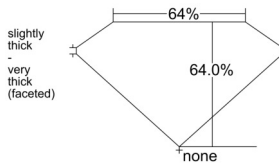

GIA®

FACSIMILE

GIA REPORT 7552376331

Verify this report at GIA.edu

GIA NATURAL DIAMOND DOSSIER®

May 29, 2026
GIA Report Number 7552376331
Shape and Cutting Style ..... Pear Brilliant
Measurements ..... 7.40 x 4.94 x 3.16 mm

GRADING RESULTS

Carat Weight ..... 0.70 carat
Color Grade ..... H
Clarity Grade VS2

ADDITIONAL GRADING INFORMATION

Polish ..... Excellent
Symmetry ..... Very Good
Fluorescence ..... Faint
Clarity Characteristics ..... Crystal, Cloud
Inscription(s): GIA 7552376331

PROPORTIONS

Profile not to actual proportions

GRADING SCALES

GIA COLOR SCALE		GIA CLARITY SCALE			
COLORLESS	D	VERY VERY SLIGHTLY INCLUDED	FLAWLESS		
	E		INTERNALLY FLAWLESS		
	F	VERY SLIGHTLY INCLUDED	VVS₁		
	G		VVS₂		
	H		VS₁		
	NEAR COLORLESS	I	SLIGHTLY INCLUDED	VS₂	
		J		SI₁	
		FAINT	K	INCLUDED	SI₂
			L		I₁
			M		I₂
VERT LIGHT	N	LIGHT	I₃		
	O				
	P				
	Q				
	R