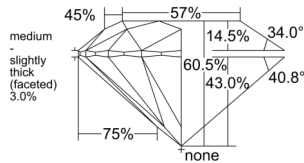

GIA®

FACSIMILE

GIA REPORT

7552357081

Verify this report at GIA.edu

GIA NATURAL DIAMOND DOSSIER®

May 27, 2026
GIA Report Number 7552357081
Shape and Cutting Style ..... Round Brilliant
Measurements ..... 5.24 - 5.28 x 3.18 mm

GRADING RESULTS

Carat Weight ..... 0.53 carat
Color Grade I
Clarity Grade S11
Cut Grade ..... Excellent

ADDITIONAL GRADING INFORMATION

Polish ..... Excellent
Symmetry ..... Excellent
Fluorescence ..... Medium Blue
Clarity Characteristics ..... Cloud
Inscription(s): GIA 7552357081

PROPORTIONS

Profile to actual proportions

GRADING SCALES

GIA COLOR SCALE

COLORESS	D
	E
	F
	G
	H
	I
	J
NEAR COLORESS	K
	L
FAIN	M
	N
	O
	P
VERY LIGHT	Q
	R
	S
	T
	U
	V
LIGHT	W
	X
	Y
	Z

GIA CLARITY SCALE

VERY VERY SLIGHTLY INCLUDED	FLAWLESS
	INTERNALLY FLAWLESS
VERY SLIGHTLY INCLUDED	VVS₁
	VVS₂
SLIGHTLY INCLUDED	VS₁
	VS₂
INCLUDED	SI₁
	SI₂
	I₁
	I₂
	I₃

GIA CUT SCALE

EXCELLENT
VERY GOOD
GOOD
FAIR
POOR