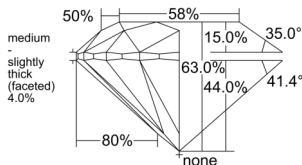

GIA®

FACSIMILE

GIA REPORT 7552355929

Verify this report at GIA.edu

GIA NATURAL DIAMOND DOSSIER®

May 27, 2026
GIA Report Number 7552355929
Shape and Cutting Style ..... Round Brilliant
Measurements ..... 5.61 - 5.67 x 3.55 mm

GRADING RESULTS

Carat Weight ..... 0.70 carat
Color Grade ..... D
Clarity Grade VS2
Cut Grade ..... Excellent

ADDITIONAL GRADING INFORMATION

Polish ..... Excellent
Symmetry ..... Very Good
Fluorescence ..... Medium Blue
Clarity Characteristics ..... Crystal
Inscription(s): GIA 7552355929

PROPORTIONS

GRADING SCALES

GIA COLOR SCALE

COLOURESS	D
	E
	F
	G
	H
	I
	J
NEAR COLOURESS	K
	L
FAIN	M
	N
	O
	P
VERY LIGHT	Q
	R
	S
	T
	U
	V
	W
	X
	Y
LIGHT	Z

GIA CLARITY SCALE

VERY VERY SLIGHTLY INCLUDED	FLAWLESS
	INTERNALLY FLAWLESS
VERY SLIGHTLY INCLUDED	VVS₁
	VVS₂
SLIGHTLY INCLUDED	VS₁
	VS₂
INCLUDED	SI₁
	SI₂
	I₁
	I₂
	I₃

GIA CUT SCALE

EXCELLENT
VERY GOOD
GOOD
FAIR
POOR