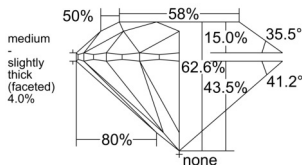

GIA®

FACSIMILE

GIA REPORT

7552340684

Verify this report at GIA.edu

GIA NATURAL DIAMOND DOSSIER®

May 25, 2026
GIA Report Number 7552340684
Shape and Cutting Style ..... Round Brilliant
Measurements ..... 4.25 - 4.28 x 2.67 mm

GRADING RESULTS

Carat Weight ..... 0.30 carat
Color Grade ..... G
Clarity Grade VVS2
Cut Grade ..... Excellent

ADDITIONAL GRADING INFORMATION

Polish ..... Excellent
Symmetry ..... Excellent
Fluorescence ..... Strong Blue
Clarity Characteristics..... Feather, Pinpoint, Indented Natural
Inscription(s): GIA 7552340684

PROPORTIONS

Profile to actual proportions