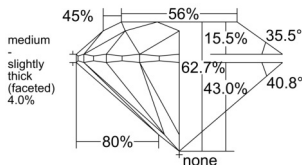

GIA®

FACSIMILE

GIA REPORT

7552340286

Verify this report at GIA.edu

GIA NATURAL DIAMOND DOSSIER®

May 25, 2026
GIA Report Number 7552340286
Shape and Cutting Style ..... Round Brilliant
Measurements ..... 5.63 - 5.67 x 3.55 mm

GRADING RESULTS

Carat Weight ..... 0.70 carat
Color Grade ..... D
Clarity Grade VS1
Cut Grade ..... Excellent

ADDITIONAL GRADING INFORMATION

Polish ..... Excellent
Symmetry ..... Excellent
Fluorescence ..... None
Clarity Characteristics..... Crystal, Cloud, Pinpoint
Inscription(s): GIA 7552340286

PROPORTIONS

Profile to actual proportions

GRADING SCALES

GIA COLOR SCALE

COLORLESS	D
	E
	F
	G
	H
	I
	J
NEAR COLORLESS	K
	L
FAIN	M
	N
	O
	P
VERY LIGHT	Q
	R
	S
	T
	U
	V
	W
	X
	Y
LIGHT	Z

GIA CLARITY SCALE

FLAWLESS	INTERNAL FLAWLESS	
		FLAWLESS
VERY VERY SLIGHTLY INCLUDED	VVS₁	
	VVS₂	
VERY SLIGHTLY INCLUDED	VS₁	
	VS₂	
SLIGHTLY INCLUDED	SI₁	
	SI₂	
INCLUDED	I₁	
	I₂	
	I₃	

GIA CUT SCALE

EXCELLENT
VERY GOOD
GOOD
FAIR
POOR