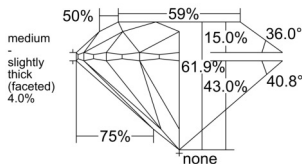

GIA®

FACSIMILE

GIA REPORT 7552332571

Verify this report at GIA.edu

GIA NATURAL DIAMOND DOSSIER®

May 25, 2026
GIA Report Number 7552332571
Shape and Cutting Style ..... Round Brilliant
Measurements ..... 5.06 - 5.10 x 3.14 mm

GRADING RESULTS

Carat Weight ..... 0.50 carat
Color Grade ..... E
Clarity Grade VS1
Cut Grade ..... Excellent

ADDITIONAL GRADING INFORMATION

Polish ..... Excellent
Symmetry ..... Excellent
Fluorescence ..... None
Clarity Characteristics ..... Needle
Inscription(s): GIA 7552332571

PROPORTIONS

Profile to actual proportions