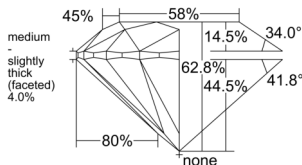

GIA®

FACSIMILE

GIA REPORT 7552322744

Verify this report at gia.edu

GIA NATURAL DIAMOND DOSSIER®

May 22, 2026
GIA Report Number 7552322744
Shape and Cutting Style ..... Round Brilliant
Measurements ..... 4.27 - 4.30 x 2.69 mm

GRADING RESULTS

Carat Weight ..... 0.30 carat
Color Grade ..... D
Clarity Grade ..... Internally Flawless
Cut Grade ..... Excellent

ADDITIONAL GRADING INFORMATION

Polish ..... Excellent
Symmetry ..... Excellent
Fluorescence ..... Medium Blue
Clarity Characteristics ..... Minor Details of Polish
Inscription(s): GIA 7552322744

PROPORTIONS

Profile to actual proportions