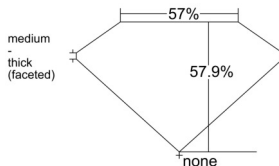

GIA®

FACSIMILE

GIA REPORT 7552319279

Verify this report at GIA.edu

GIA NATURAL DIAMOND DOSSIER®

May 22, 2026
GIA Report Number 7552319279
Shape and Cutting Style ..... Heart Brilliant
Measurements ..... 5.90 x 6.51 x 3.77 mm

GRADING RESULTS

Carat Weight ..... 0.82 carat
Color Grade ..... F
Clarity Grade SI1

ADDITIONAL GRADING INFORMATION

Polish ..... Excellent
Symmetry ..... Excellent
Fluorescence ..... Medium Blue
Clarity Characteristics ..... Crystal, Cloud, Feather
Inscription(s): GIA 7552319279

PROPORTIONS

Profile not to actual proportions

GRADING SCALES

GIA COLOR SCALE		GIA CLARITY SCALE			
COLORLESS	D	VERY VERY SLIGHTLY INCLUDED	FLAWLESS		
	E		INTERNALLY FLAWLESS		
	F	VERY SLIGHTLY INCLUDED	VVS₁		
	G		VVS₂		
	H		VS₁		
	NEAR COLORLESS	I	SLIGHTLY INCLUDED	VS₂	
		J		SI₁	
		FAINT	K	INCLUDED	SI₂
			L		I₁
			M		I₂
VERT LIGHT	N	LIGHT	I₃		
	O				
	P				
	Q				
	R