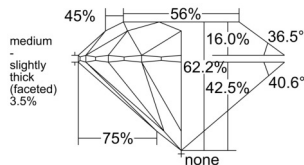

GIA®

FACSIMILE

GIA REPORT 7552297574

Verify this report at GIA.edu

GIA NATURAL DIAMOND DOSSIER®

May 19, 2026
GIA Report Number 7552297574
Shape and Cutting Style ..... Round Brilliant
Measurements ..... 5.04 - 5.08 x 3.15 mm

GRADING RESULTS

Carat Weight ..... 0.50 carat
Color Grade ..... E
Clarity Grade VVS1
Cut Grade ..... Excellent

ADDITIONAL GRADING INFORMATION

Polish ..... Excellent
Symmetry ..... Excellent
Fluorescence ..... None
Clarity Characteristics..... Pinpoint, Internal Graining, Surface Graining

Inscription(s): GIA 7552297574

PROPORTIONS

Profile to actual proportions