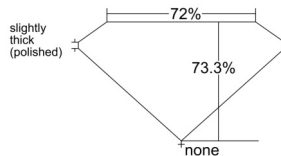

GIA®

FACSIMILE

GIA REPORT 7552292307

Verify this report at GIA.edu

GIA NATURAL DIAMOND DOSSIER®

May 19, 2026
GIA Report Number 7552292307
Shape and Cutting Style ..... Square Modified Brilliant
Measurements ..... 4.40 x 4.36 x 3.19 mm

GRADING RESULTS

Carat Weight ..... 0.50 carat
Color Grade ..... D
Clarity Grade VS1

ADDITIONAL GRADING INFORMATION

Polish ..... Excellent
Symmetry ..... Very Good
Fluorescence ..... None
Clarity Characteristics..... Cloud, Feather, Pinpoint, Knot
Inscription(s): GIA 7552292307

PROPORTIONS

Profile not to actual proportions

GRADING SCALES

GIA COLOR SCALE		GIA CLARITY SCALE			
COLORLESS	D	VERY VERY SLIGHTLY INCLUDED	FLAWLESS		
	E		INTERNALLY FLAWLESS		
	F	VERY SLIGHTLY INCLUDED	VS₁		
	G		VS₂		
	H		VS₁		
	NEAR COLORLESS	I	SLIGHTLY INCLUDED	SI₁	
		J		SI₂	
		FAINT	K	INCLUDED	I₁
			L		I₂
			M		I₃
VERT LIGHT			N		
			O		
	P				
LIGHT	Q				
	R				
	S				
	T				
	Z