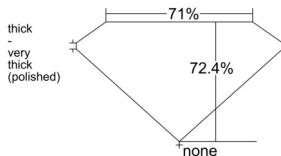

GIA®

FACSIMILE

GIA REPORT 7552292261

Verify this report at GIA.edu

GIA NATURAL DIAMOND DOSSIER®

May 19, 2026
GIA Report Number 7552292261
Shape and Cutting Style ..... Square Modified Brilliant
Measurements ..... 4.31 x 4.31 x 3.12 mm

GRADING RESULTS

Carat Weight ..... 0.51 carat
Color Grade ..... F
Clarity Grade VVS2

ADDITIONAL GRADING INFORMATION

Polish ..... Excellent
Symmetry ..... Very Good
Fluorescence ..... None
Clarity Characteristics ..... Pinpoint
Inscription(s): GIA 7552292261

PROPORTIONS

Profile not to actual proportions

GRADING SCALES

GIA COLOR SCALE		GIA CLARITY SCALE			
COLORLESS	D	VERY VERY SLIGHTLY INCLUDED	FLAWLESS		
	E		INTERNALLY FLAWLESS		
	F		VVS₁		
	G		VVS₂		
	NEAR COLORLESS	H	VERY SLIGHTLY INCLUDED	VS₁	
		I		VS₂	
		FAINT	J	SLIGHTLY INCLUDED	SI₁
			K		SI₂
	L		I₁		
	VERT LIGHT		M	INCLUDED	I₂
N			I₃		
O					
P					
Q					
R					
LIGHT	S				
	T				
	U				
	V				
	W				
	X				
Y					
Z